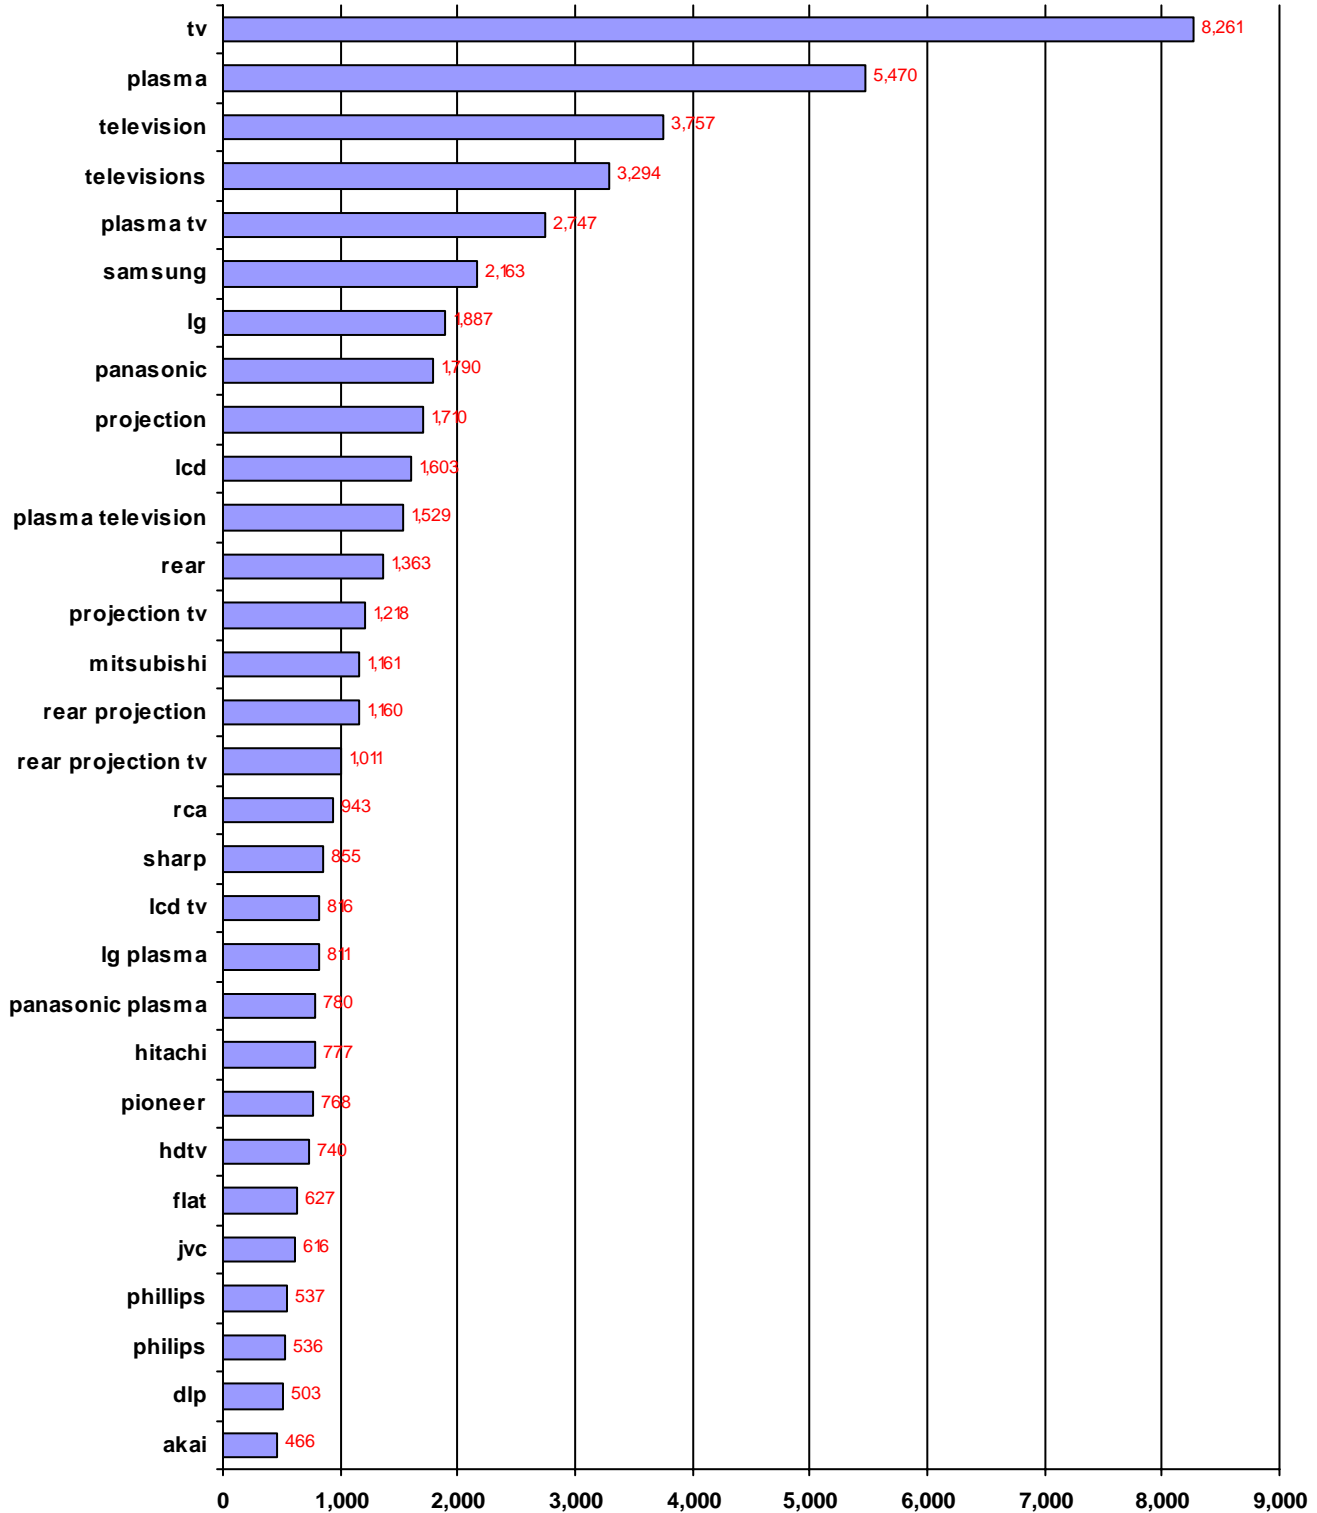

Brands relevant

Top 30

Hit List from Brands relevant

- estimated cumulative

31 - 65

■ - Searches per day

66 - 100

Brands relevant phrases

total phrases: 497

total annual searches: 5,570,265

ranking key

1 - 4 5 - 10

not relevant relevant key phrase

	Search Frequency		Competition		Total Optimization					Ranking		
	per day		competing sites	KEI	targets	exact	proximate	description	headlines	Google	Yahoo	MSN
	exact phrase	other occurrence										
panasonic plasma tv	301	74										
pioneer plasma tv	259	20										
mitsubishi tv	215	103										
sharp tv	196											
hitachi televisions	194	13										
lg plasma tv	193	93										
samsung plasma tv	181	9										
hitachi plasma tv	175											
panasonic plasma television	169	54										
philips plasma tv	167											
samsung televisions	165	19										
panasonic tv	155	82										
zenith plasma tv	151											
samsung lcd tv	151	30										
rca televisions	150											
phillips tv	146	22										
sanyo televisions	145	12										
sharp plasma tv	145											
jvc plasma tv	141											
panasonic plasma televisions	139	14										
samsung tv	138	186										
vizio tv	137											
daewoo plasma tv	137											
panasonic lcd televisions	135	14										
samsung dlp televisions	130	14										
samsung lcd televisions	125	14										
viewsonic plasma tv	125											
rca plasma tv	121											
lg televisions	114	10										
mitsubishi television	113	152										
sharp lcd tv	107											
lg tv	105											
akai televisions	105	60										
jvc televisions	99	17										