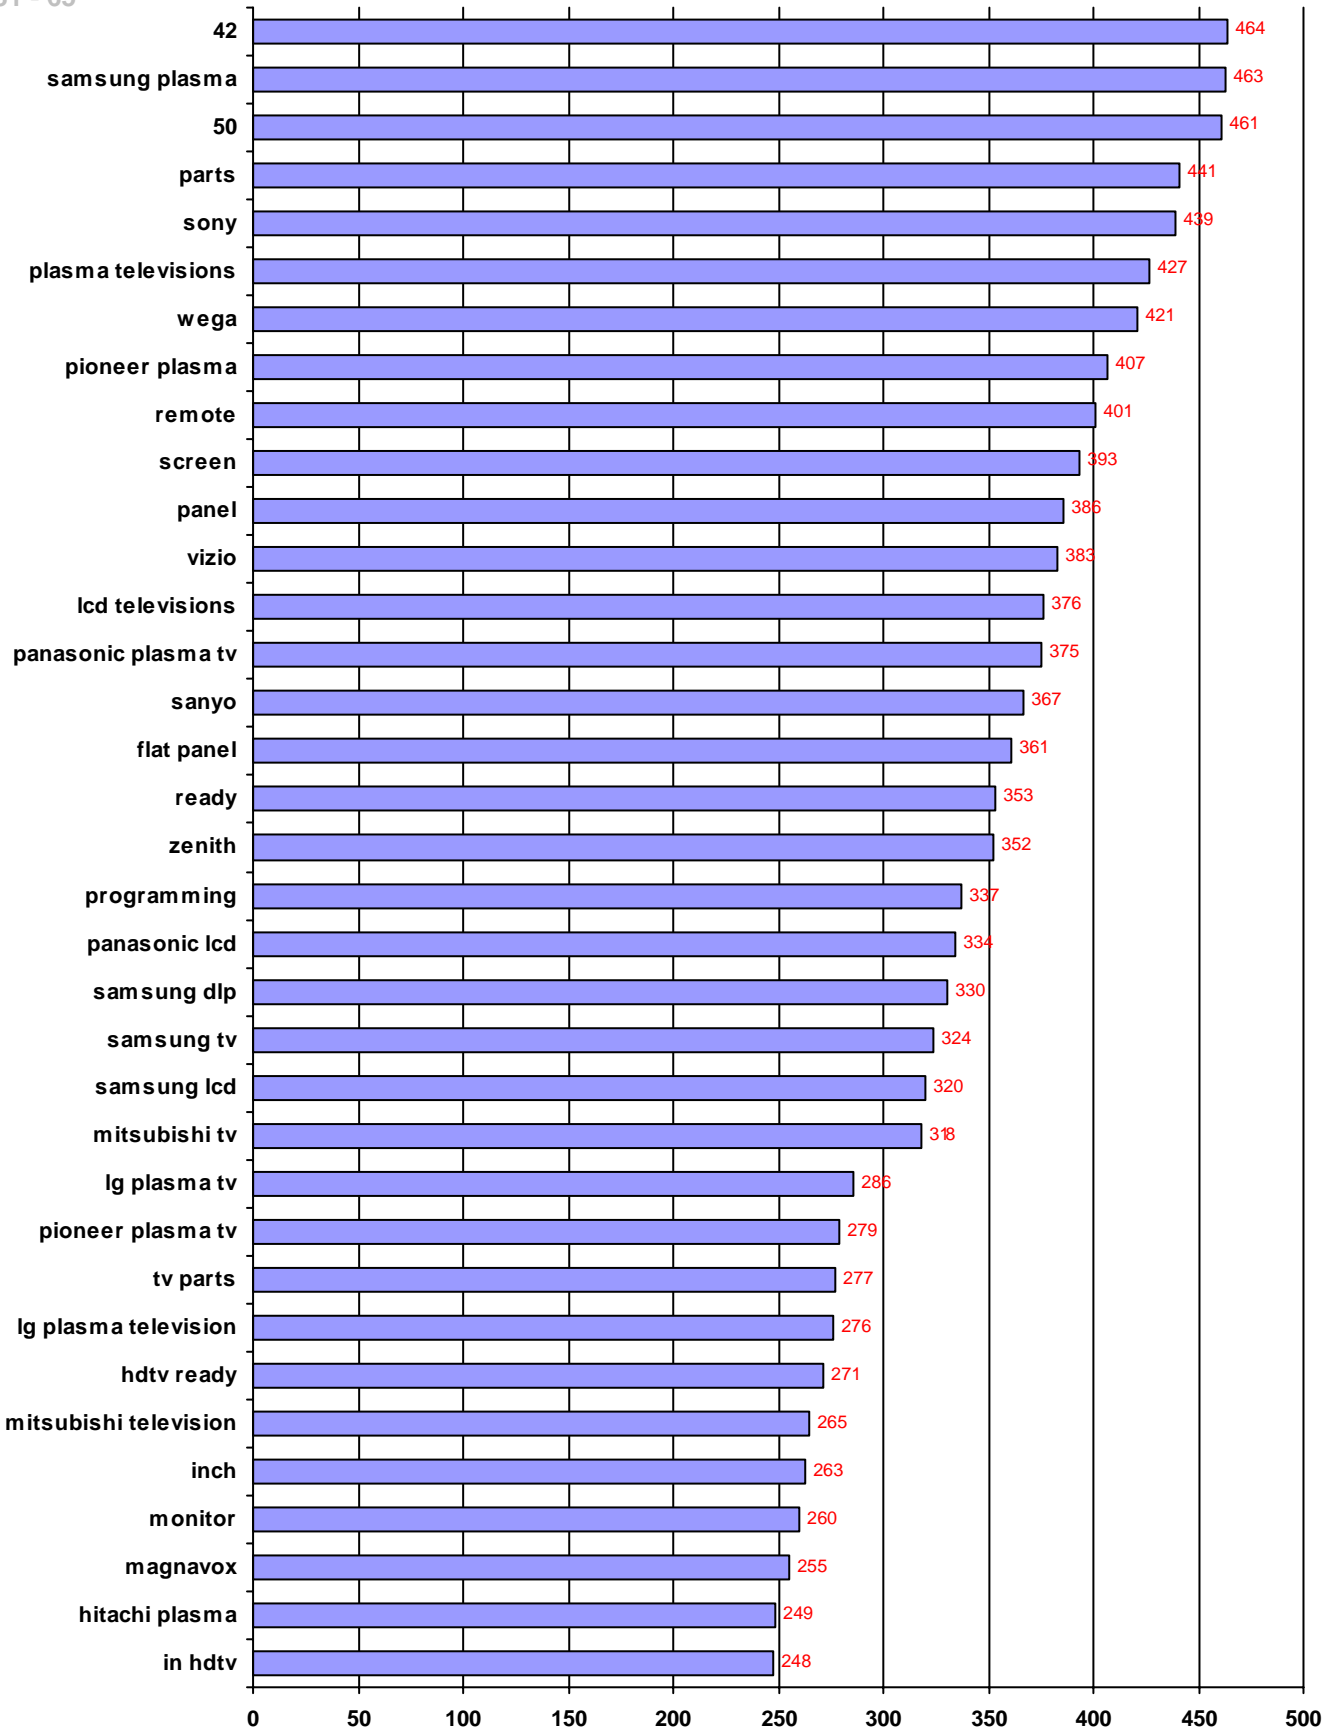

Brands relevant

Top 30

Hit List from Brands relevant

- estimated cumulative

31 - 65

■ - Searches per day

66 - 100

Brands relevant phrases