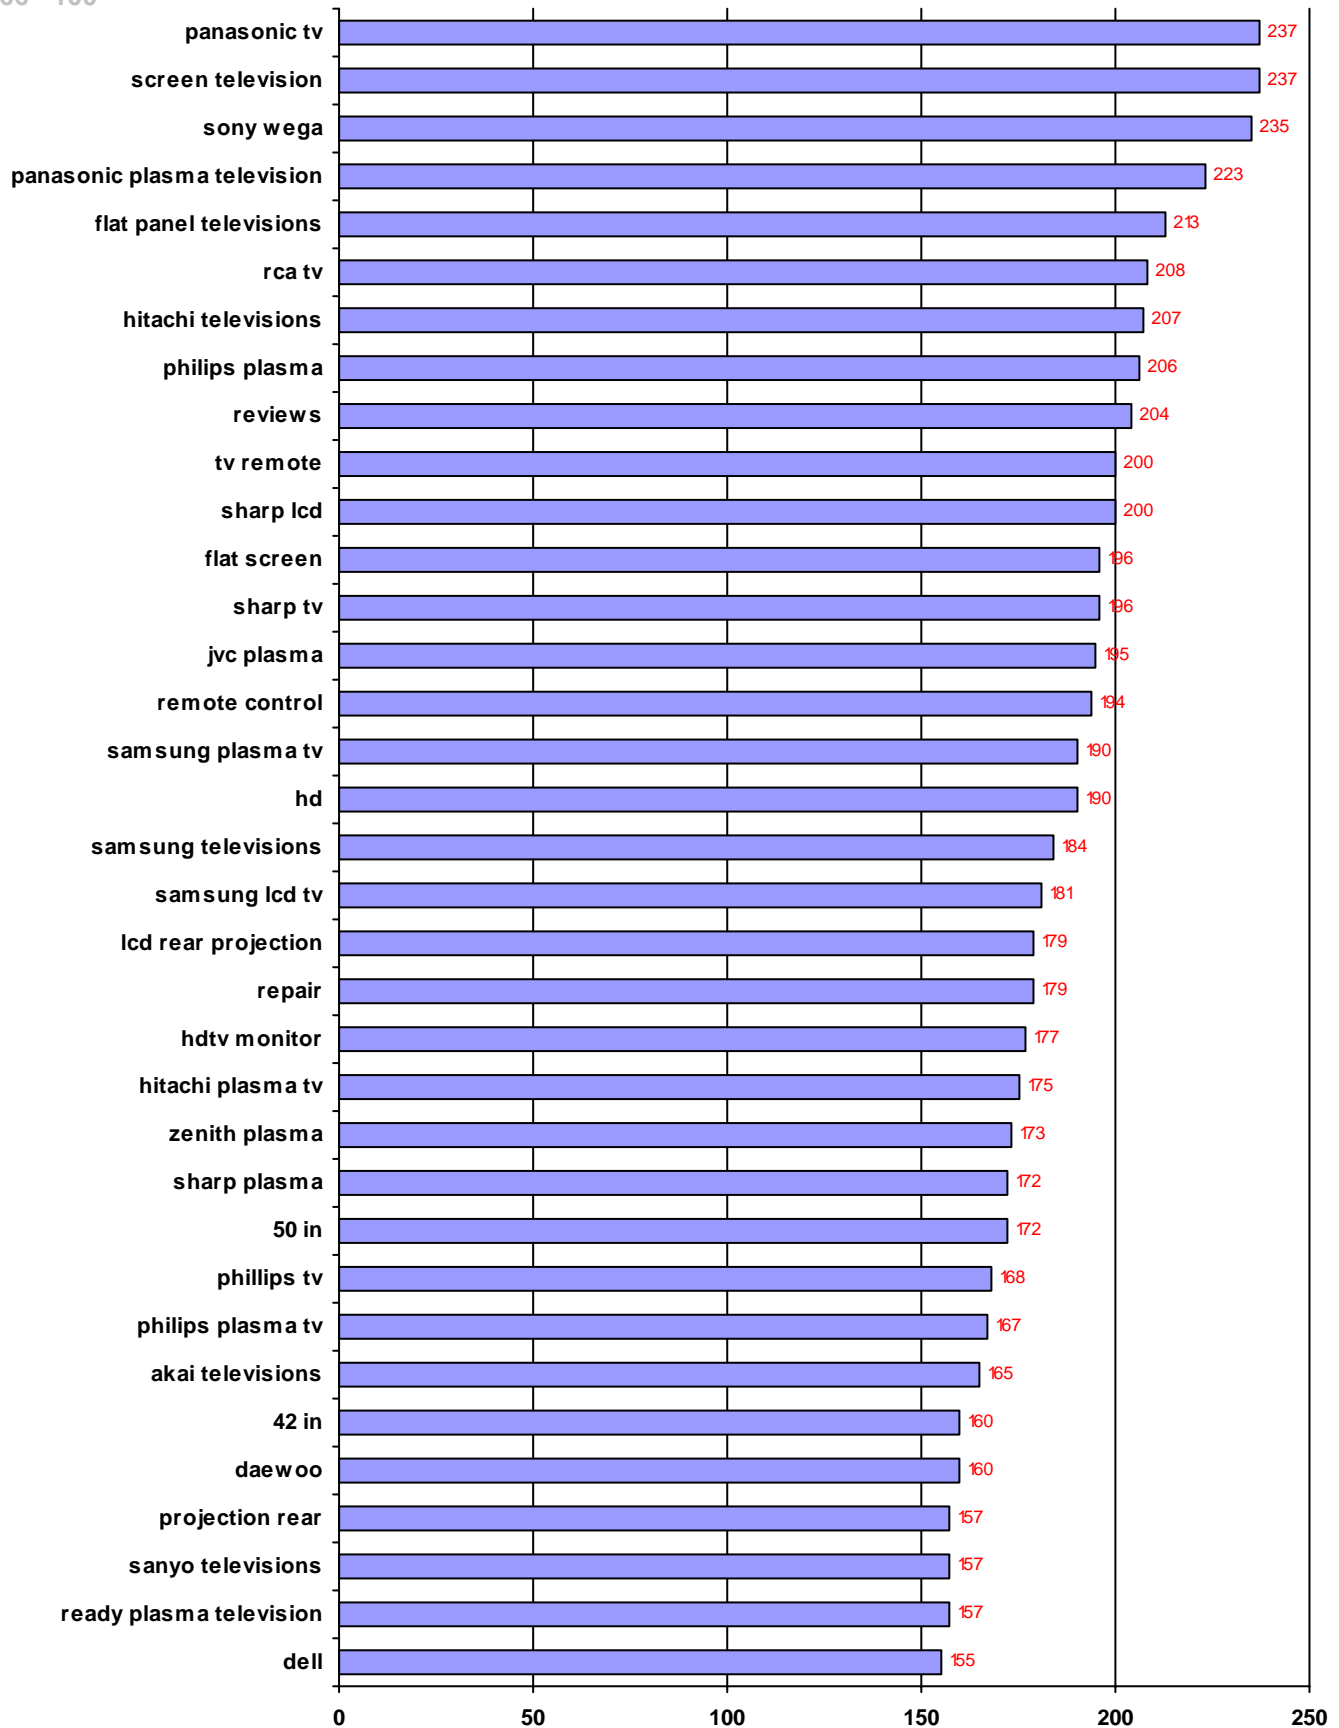

Brands relevant

Top 30

Hit List from Brands relevant

- estimated cumulative

31 - 65

■ - Searches per day

66 - 100

Brands relevant phrases