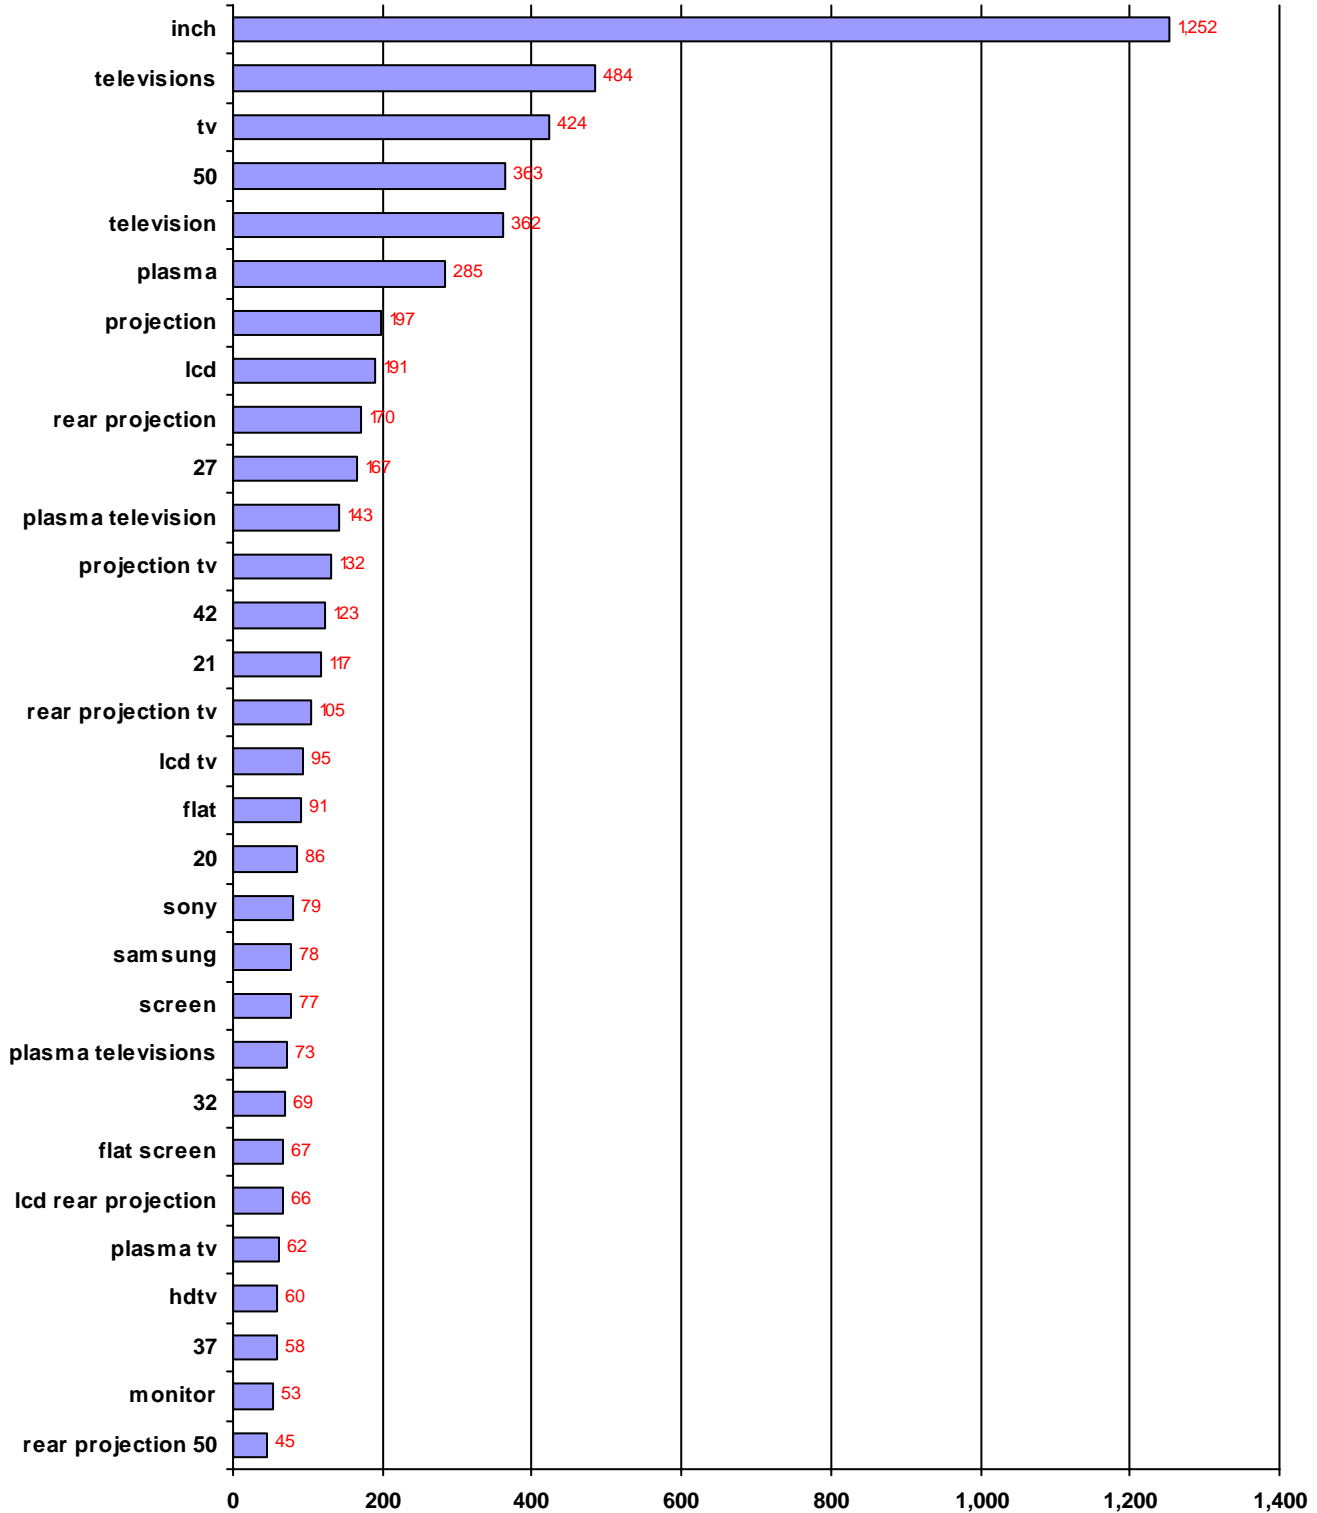

Product Segmentation

Co-occurrences with Inches

Top 30

Hit List from Relevant phrases

- estimated cumulative

31 - 65

66 - 100

Relevant phrases

total phrases: 62

total annual searches: 460,265

Co-occurrences with Inches

ranking key

1 - 4 5 - 10

not relevant relevant key phrase

	Search Frequency		Competition	Total Optimization	Ranking							
	per day											
	exact phrase	other occurrence										
		competing sites	KEI	targets	exact	proximate	description	headlines	Google	Yahoo	MSN	
27 inch televisions	128											
21 inch televisions	90											
50 inch televisions	86											
50 inch televisions 50 inch televisions	45											
20 inch lcd tv	36											
42 inch plasma television	35											
inch plasma televisions	33											
50 inch plasma televisions	33											
samsung 47 inch projection tv hdtv monitor	27											
50 inch plasma television	27											
panasonic 42 inch plasma television	25											
37 hdtv inch plasma television uk	25											
70 inch plasma television	24											
hitachi lcd rear projection 50 inch tv	23											
sony 50 inch lcd rear projection tv	22											
2001 hitachi rear projection 50 inch tv	22											
isung hlp5063w 50 inch dlp rear projection tv	22											
42 inch plasma tv	21											
15 inch lcd tv	21											
50 inch plasma tv	21											
7 inch tv	21											
48wp55 48 inch widescreen rear projection tv	21											
samsung 50 inch dlp tv	21											
size room best 50 inch lcd rear projection tv	21											
lg 50 inch plasma tv	20											
philips 51 inch rear projection hd tv	20											
42 inch rear projection tv	19											
37 inch lcd tv	19											
32 inch lcd tv	19											
10 inch under cabinet tv	19											
television sony pvm color inch video monitor	17											
21 inch televisions 21 inch televisions	17											
32 inch television	15											
corner television stands 36 inch	14											