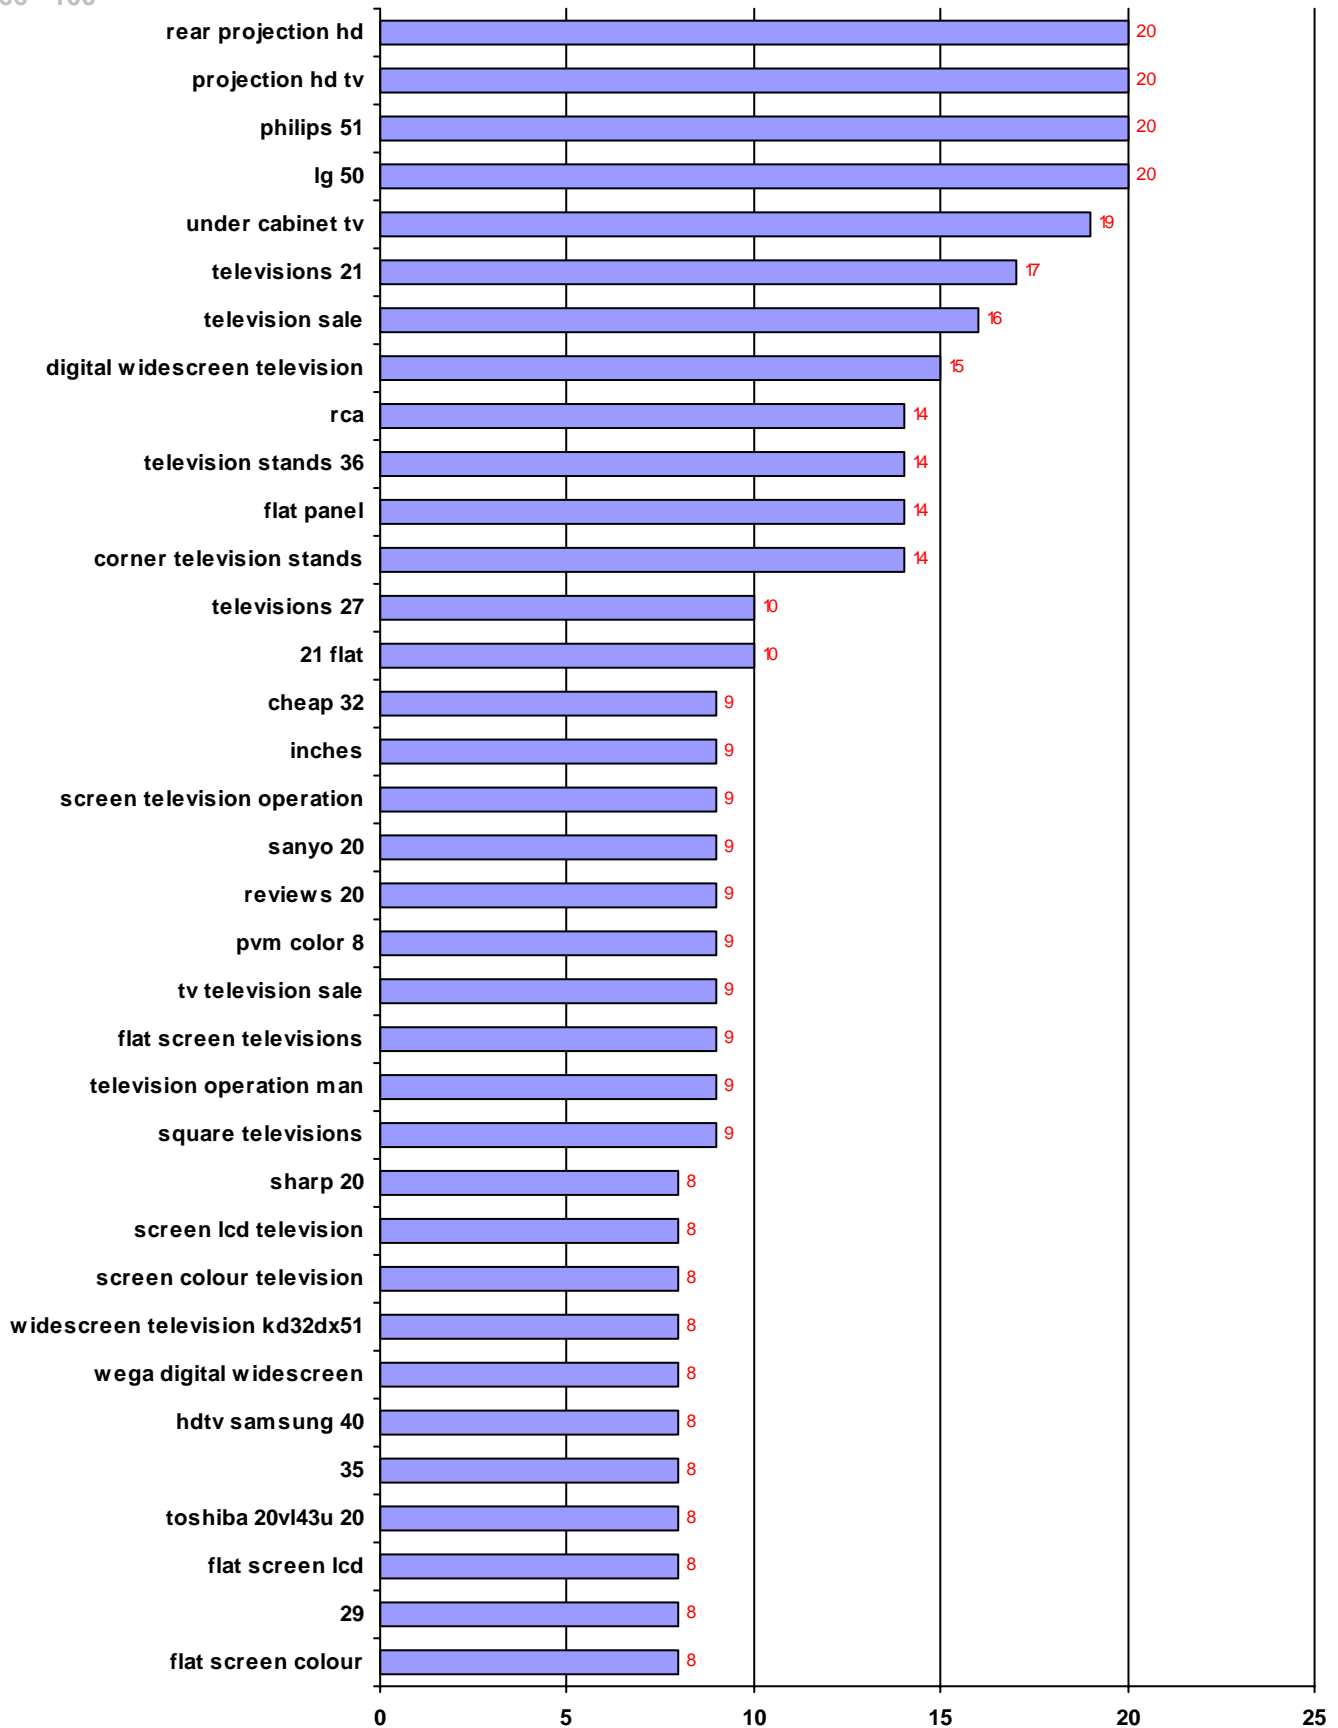

Product Segmentation

Co-occurrences with Inches

Top 30

Hit List from Relevant phrases

- estimated cumulative

31 - 65

66 - 100

Relevant phrases

total phrases: 62

total annual searches: 460,265

Co-occurrences with Inches

ranking key

1 - 4 5 - 10

not relevant relevant key phrase

	Search Frequency		Competition	Total Optimization	Ranking							
	per day											
	exact phrase	other occurrence										
		competing sites	KEI	targets	exact	proximate	description	headlines	Google	Yahoo	MSN	
27 inch televisions	128											
21 inch televisions	90											
50 inch televisions	86											
50 inch televisions 50 inch televisions	45											
20 inch lcd tv	36											
42 inch plasma television	35											
inch plasma televisions	33											
50 inch plasma televisions	33											
samsung 47 inch projection tv hdtv monitor	27											
50 inch plasma television	27											
panasonic 42 inch plasma television	25											
37 hdtv inch plasma television uk	25											
70 inch plasma television	24											
hitachi lcd rear projection 50 inch tv	23											
sony 50 inch lcd rear projection tv	22											
2001 hitachi rear projection 50 inch tv	22											
isung hlp5063w 50 inch dlp rear projection tv	22											
42 inch plasma tv	21											
15 inch lcd tv	21											
50 inch plasma tv	21											
7 inch tv	21											
48wp55 48 inch widescreen rear projection tv	21											
samsung 50 inch dlp tv	21											
size room best 50 inch lcd rear projection tv	21											
lg 50 inch plasma tv	20											
philips 51 inch rear projection hd tv	20											
42 inch rear projection tv	19											
37 inch lcd tv	19											
32 inch lcd tv	19											
10 inch under cabinet tv	19											
television sony pvm color inch video monitor	17											
21 inch televisions 21 inch televisions	17											
32 inch television	15											
corner television stands 36 inch	14											