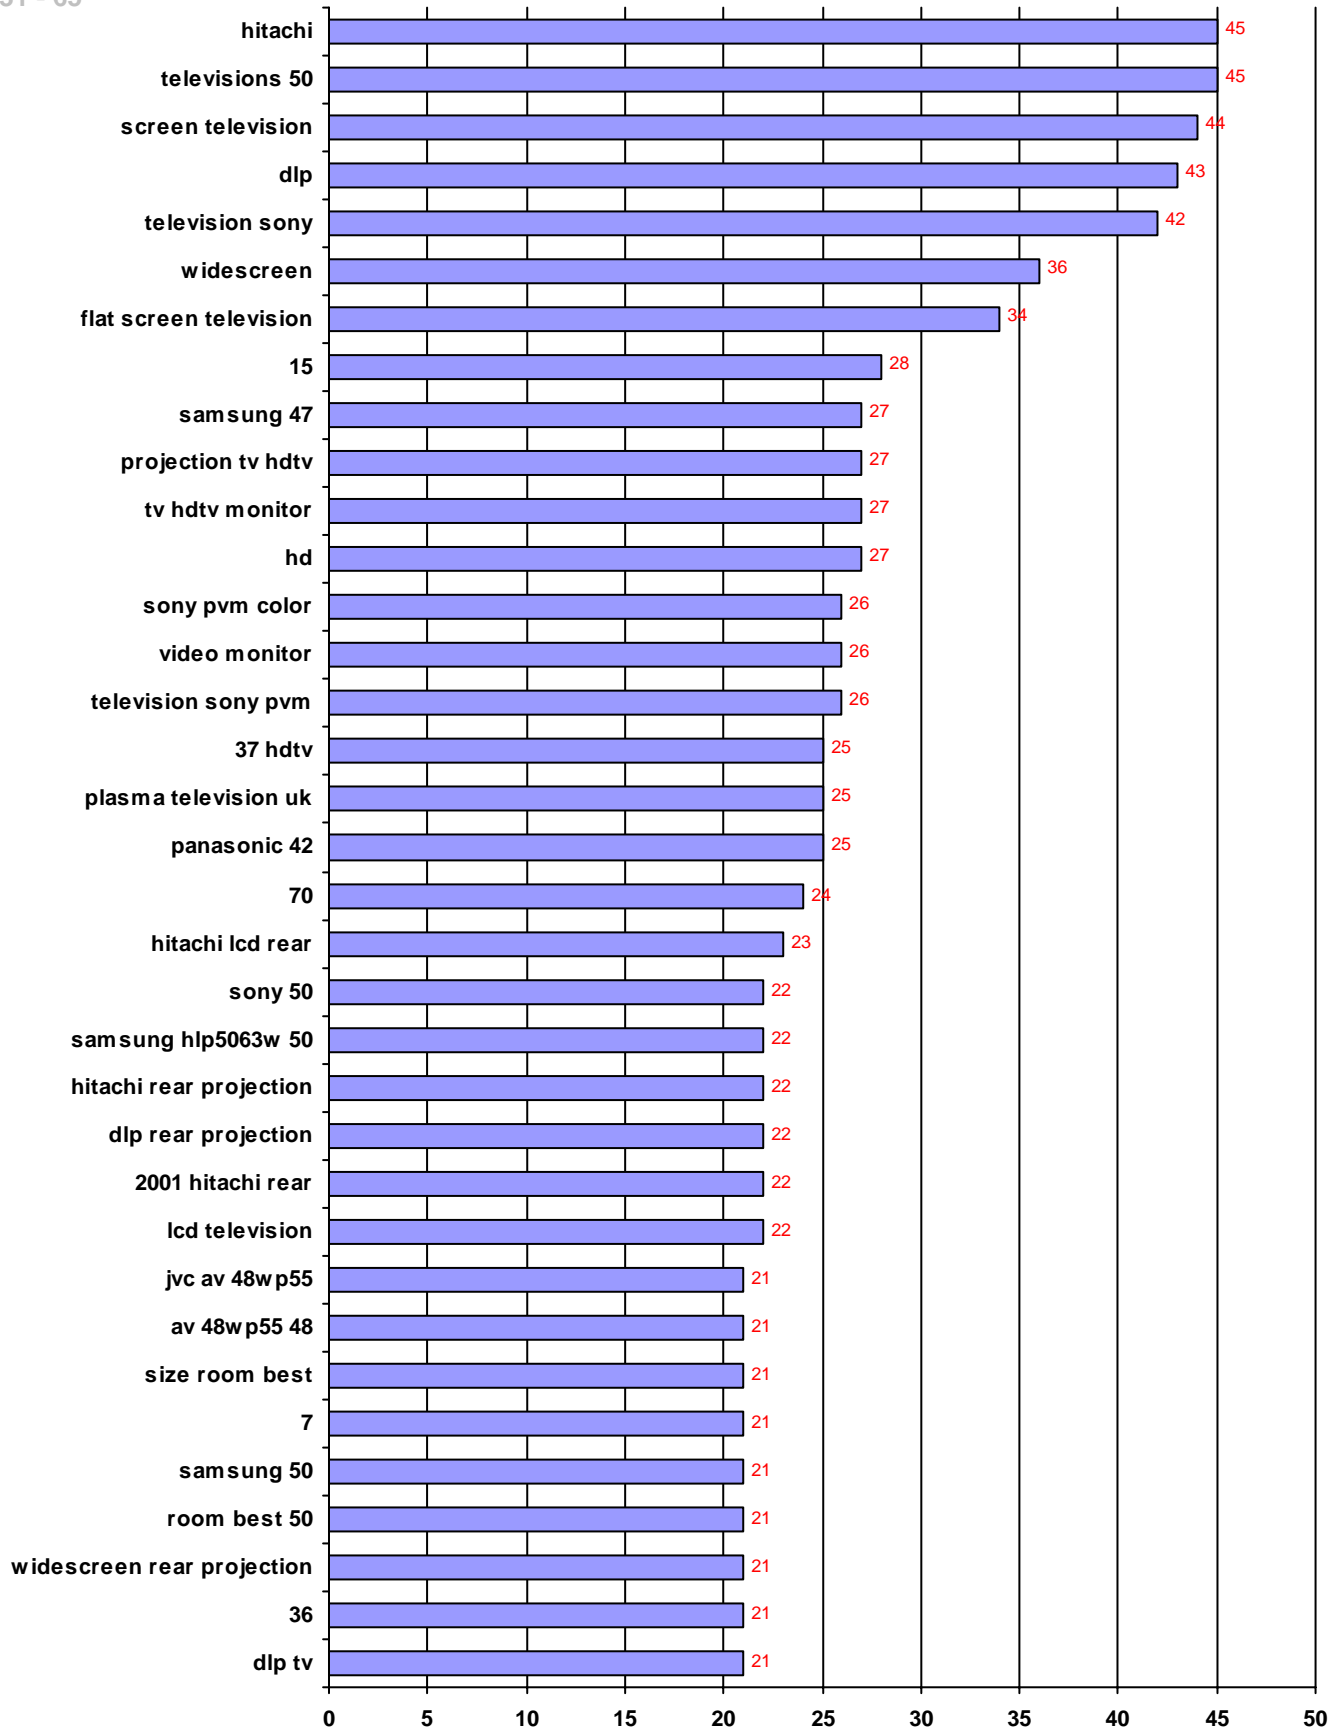

Product Segmentation

Co-occurrences with Inches

Top 30

Hit List from Relevant phrases

- estimated cumulative

31 - 65

66 - 100

Relevant phrases