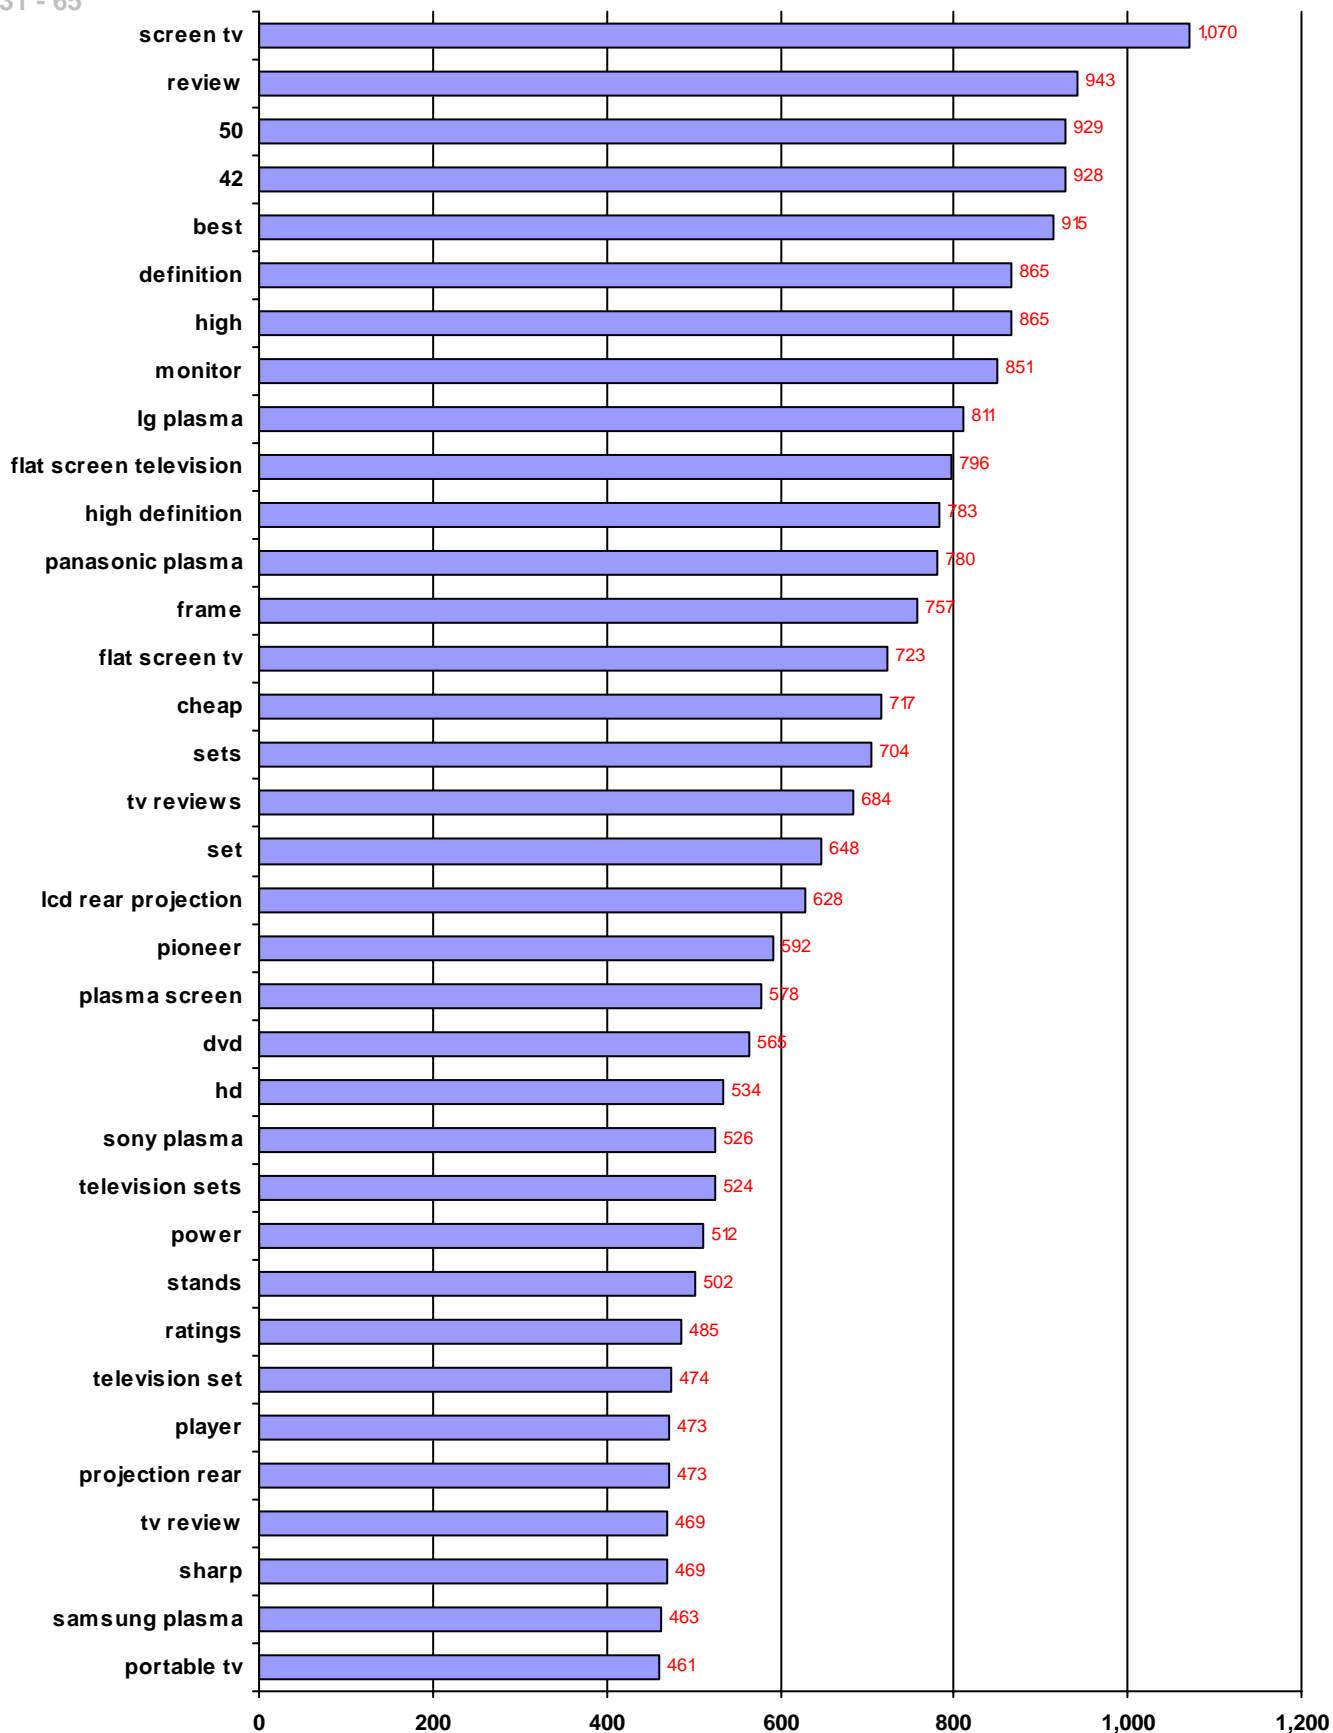

Product Segmentation

Co-occurrences with Television Types

Top 30

Hit List from Relevant phrases

- estimated cumulative

31 - 65

Co-occurrences with **Television Types**

■ - Searches per day