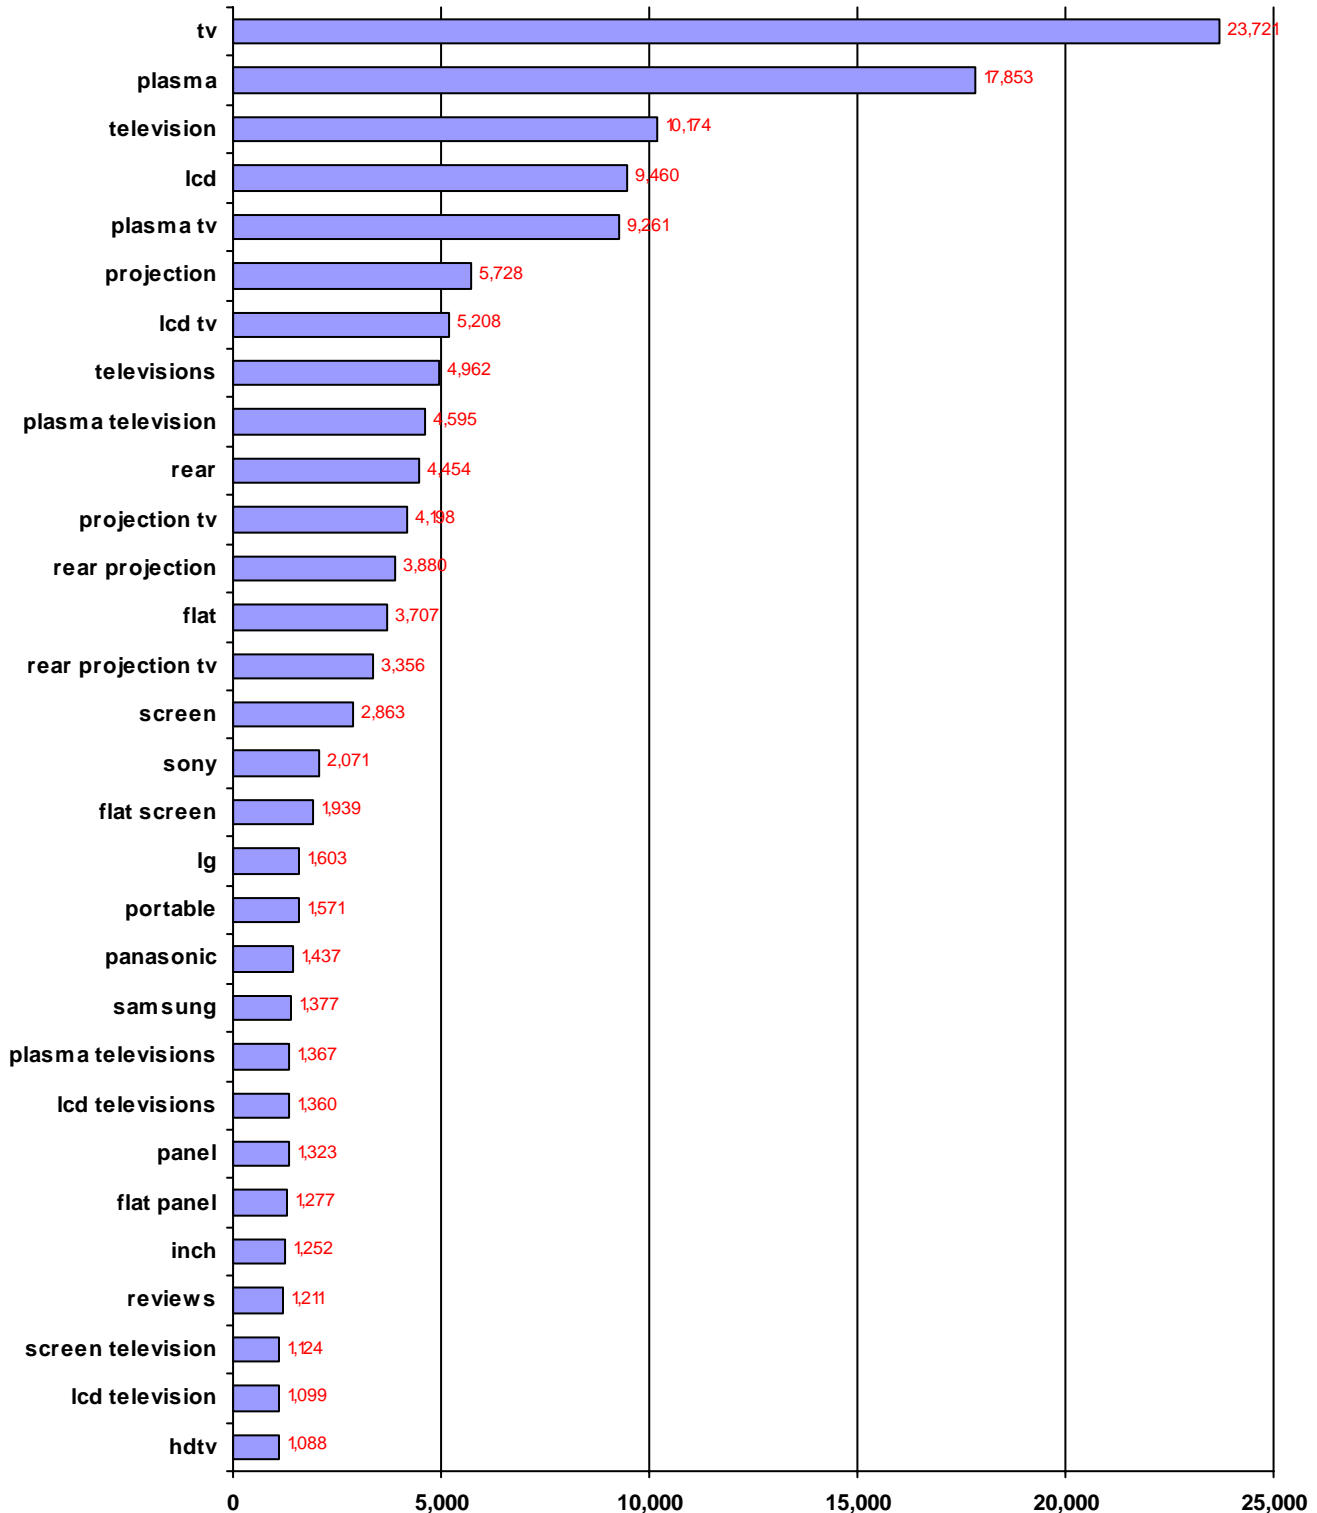

Product Segmentation

Co-occurrences with Television Types

Top 30

Hit List from Relevant phrases

- estimated cumulative

31 - 65

Co-occurrences with **Television Types**

■ - Searches per day

66 - 100

Relevant phrases

total phrases: 1,172

total annual searches: 13,922,560

Co-occurrences with [Television Types](#)

ranking key

1 - 4 5 - 10

not relevant relevant key phrase