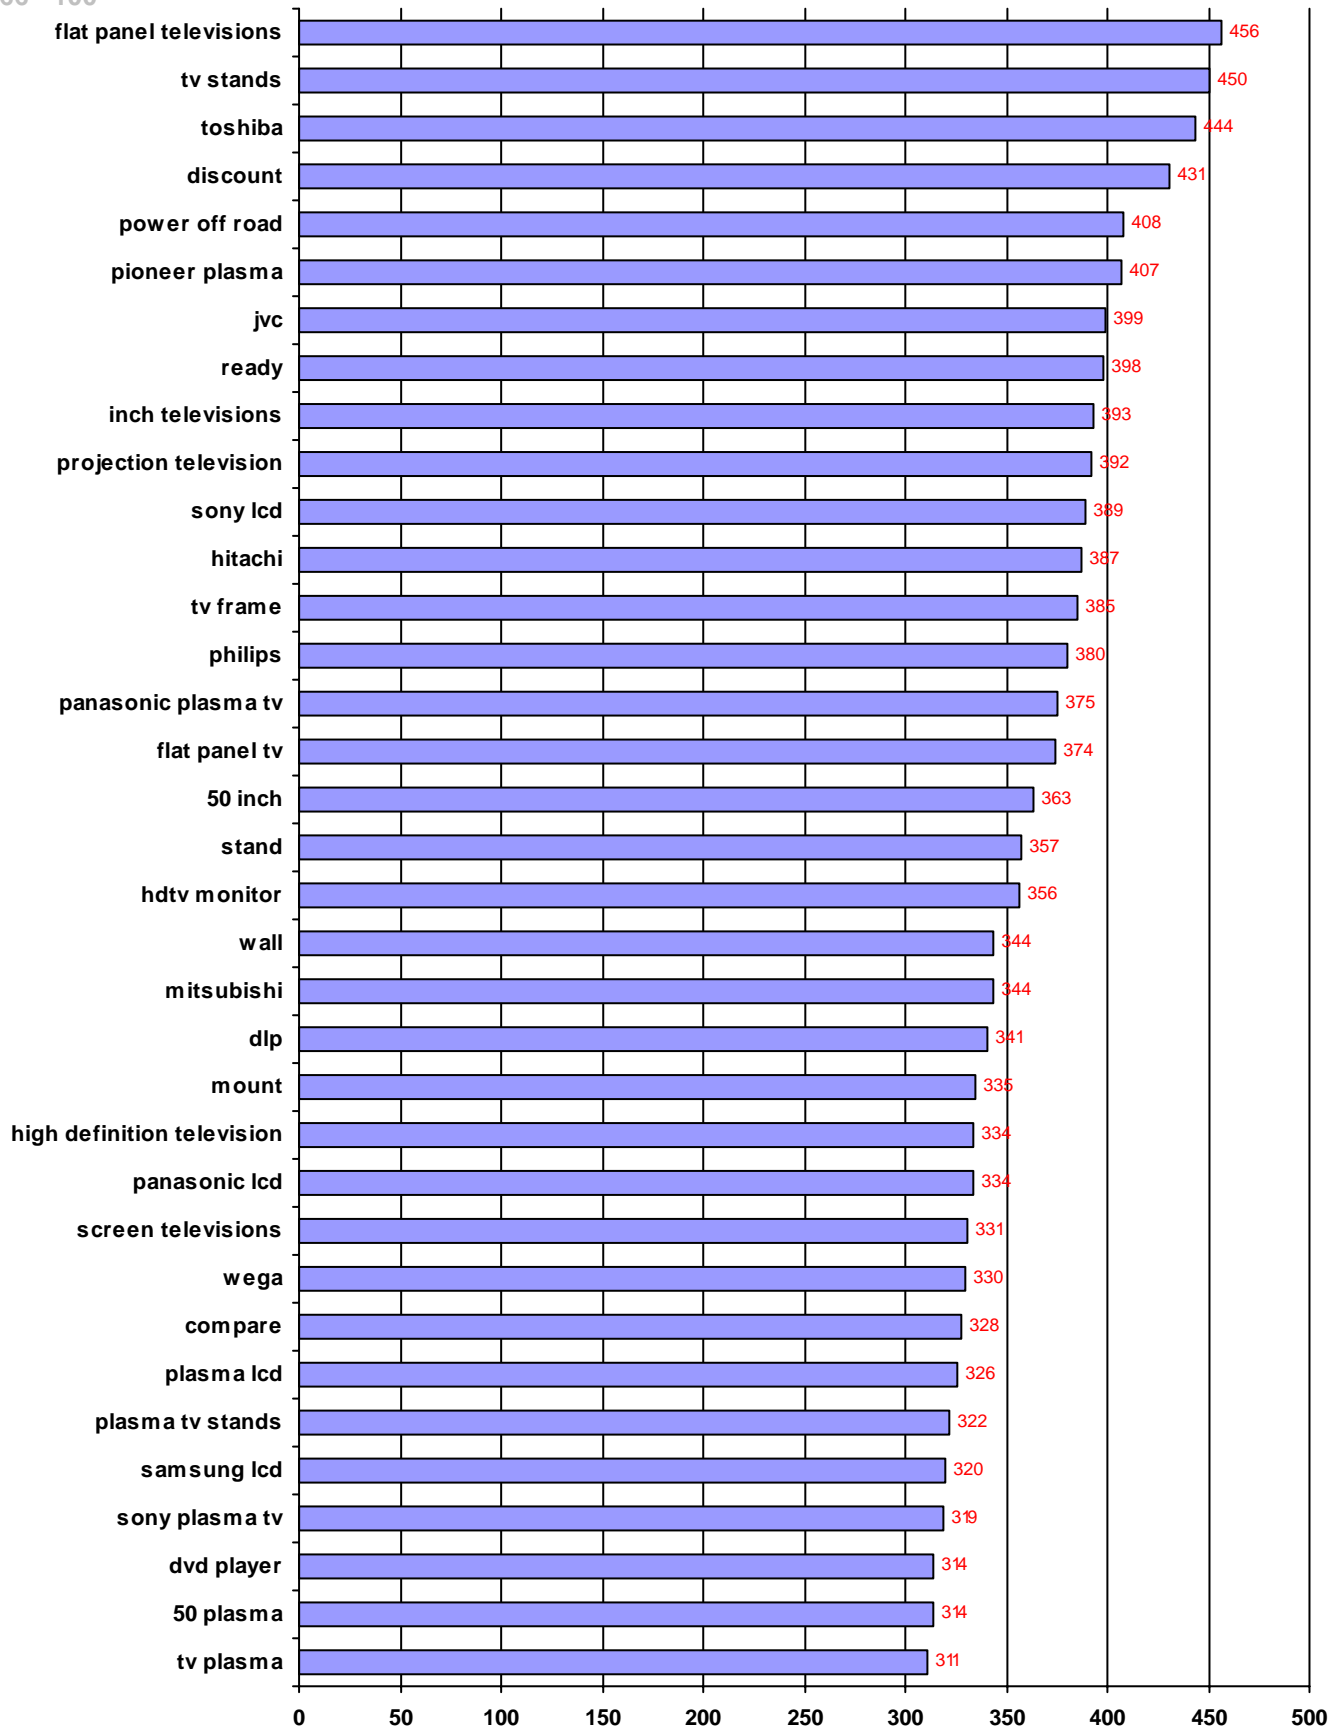

Co-occurrences with **Television Types**

■ - Searches per day

66 - 100

Relevant phrases

total phrases: 1,172

total annual searches: 13,922,560

Co-occurrences with [Television Types](#)

ranking key

1 - 4 5 - 10

not relevant relevant key phrase

	Search Frequency <i>per day</i>		Competition		Total Optimization					Ranking		
	exact phrase	other occurrence	competing sites	KEI	targets	exact	proximate	description	headlines	Google	Yahoo	MSN
plasma tv	1,265	7,996										
lcd tv	1,156	4,052										
flat screen tv	381	342										
plasma television	377	4,218										
panasonic plasma tv	301	74										
plasma tv stands	300	22										
lcd televisions	261	1,099										
pioneer plasma tv	259	20										
plasma televisions	254	1,113										
plasma tv furniture	233											
lcd television	231	868										
plasma screen tv	219	41										
sony plasma tv	212	107										
plasma tv reviews	212	53										
lcd tv reviews	199	93										
lg plasma tv	193	93										
lcd tv review	193	27										
sony lcd tv	182											
samsung plasma tv	181	9										
hitachi plasma tv	175											
panasonic plasma television	169	54										
philips plasma tv	167											
plasma screen television	166	65										
portable tv	162	299										
50 plasma tv	161	87										
plasma tv review	159											
projection tv	155	4,043										
42 plasma tv	153	44										
cheap plasma tv	152											
zenith plasma tv	151											
samsung lcd tv	151	30										
flat panel tv	150	224										
plasma tv wall mount	148											
nec plasma tv	148